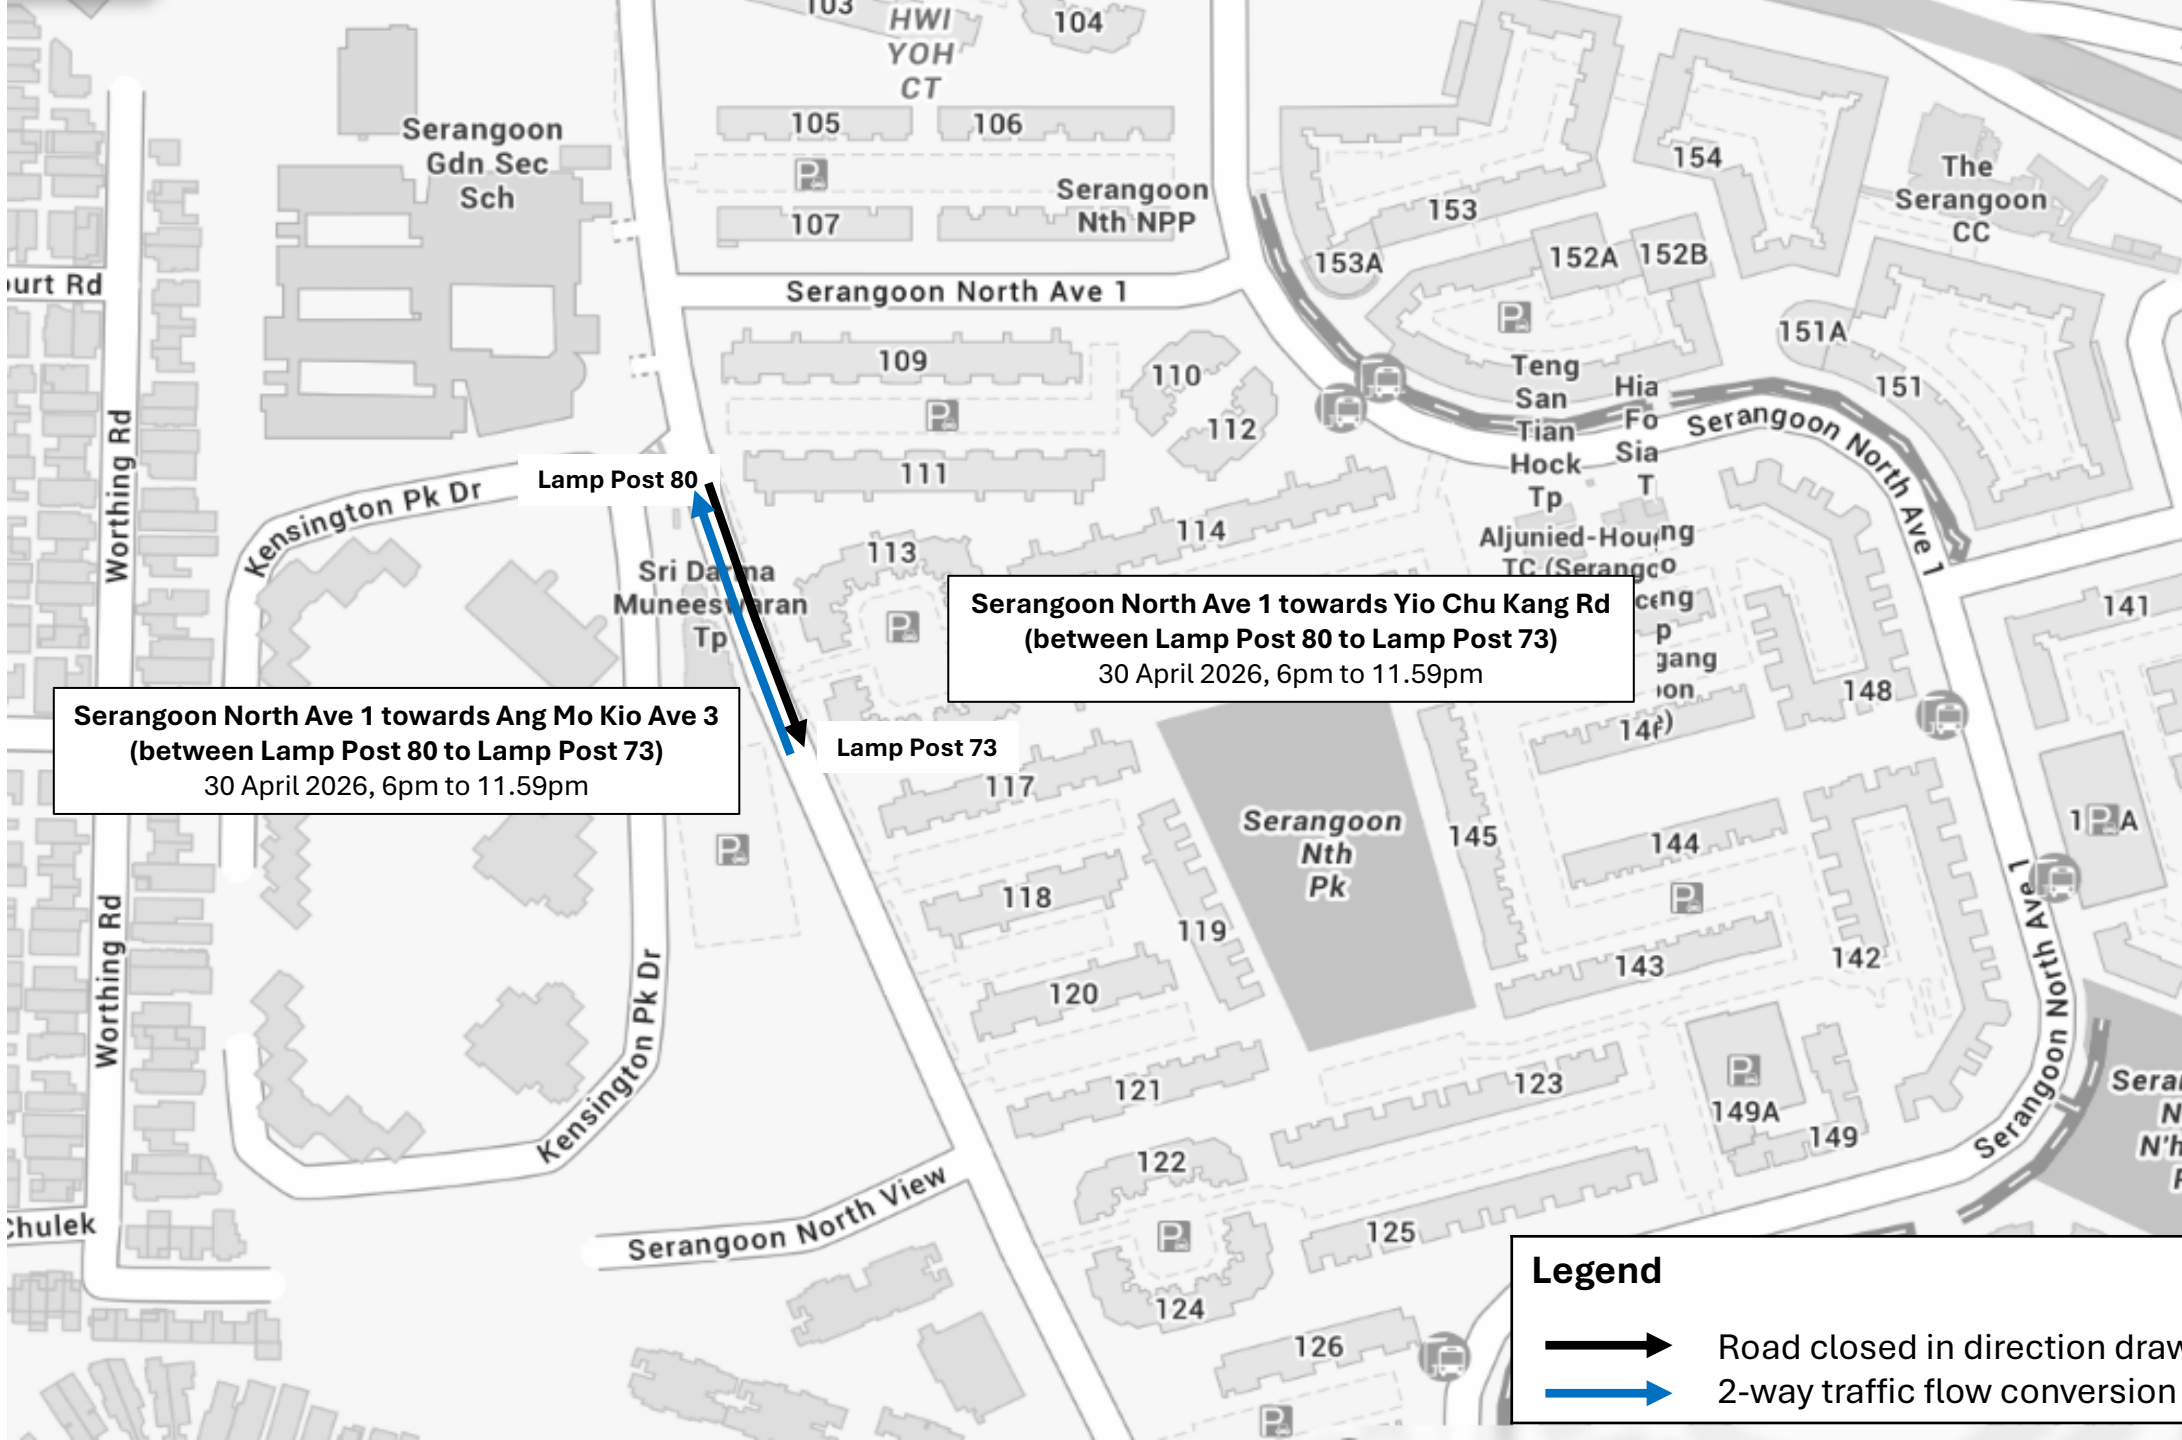

Closure Time	Road Name	Closure Extent
30 April 2026, 6pm to 11.59pm	Serangoon North Ave 1 towards Yio Chu Kang Rd (between Lamp Post 80 to Lamp Post 73)	Full Road Closure
	Serangoon North Ave 1 towards Ang Mo Kio Ave 3 (between Lamp Post 80 to Lamp post 73)	2-way Traffic flow conversion
1 May 2026, 12am to 4pm	Serangoon North Ave 1 (between Lamp Post 80 and Lamp Post 67)	Full Road Closure
	Serangoon North Ave 1 towards Ang Mo Kio Ave 3 (between Lamp Post 80 and Lamp Post 82)	Leftmost Lane Closure
1 May 2026, 5am to 4pm	Serangoon North Ave 1 towards Ang Mo Kio Ave 3 (between Lamp Post 60 and Lamp Post 56)	Leftmost Lane Closure

**Serangoon North Ave 1 towards Ang Mo Kio Ave 3
(between Lamp Post 80 to Lamp Post 73)**
30 April 2026, 6pm to 11.59pm

**Serangoon North Ave 1 towards Yio Chu Kang Rd
(between Lamp Post 80 to Lamp Post 73)**
30 April 2026, 6pm to 11.59pm

Legend

-  Road closed in direction drawn
-  2-way traffic flow conversion

**Serangoon North Ave 1 towards Ang Mo Kio Ave 3
(between Lamp Post 80 and Lamp Post 82)**
1 May 2026, 12am to 4pm

**Serangoon North Ave 1
(between Lamp Post 80 and Lamp Post 67)**
1 May 2026, 12am to 4pm

**Serangoon North Ave 1 towards Ang Mo Kio Ave 3
(between Lamp Post 60 and Lamp Post 56)**
1 May 2026, 5am to 4pm

Legend

-  Road closed in direction drawn
-  Lane closed in direction drawn